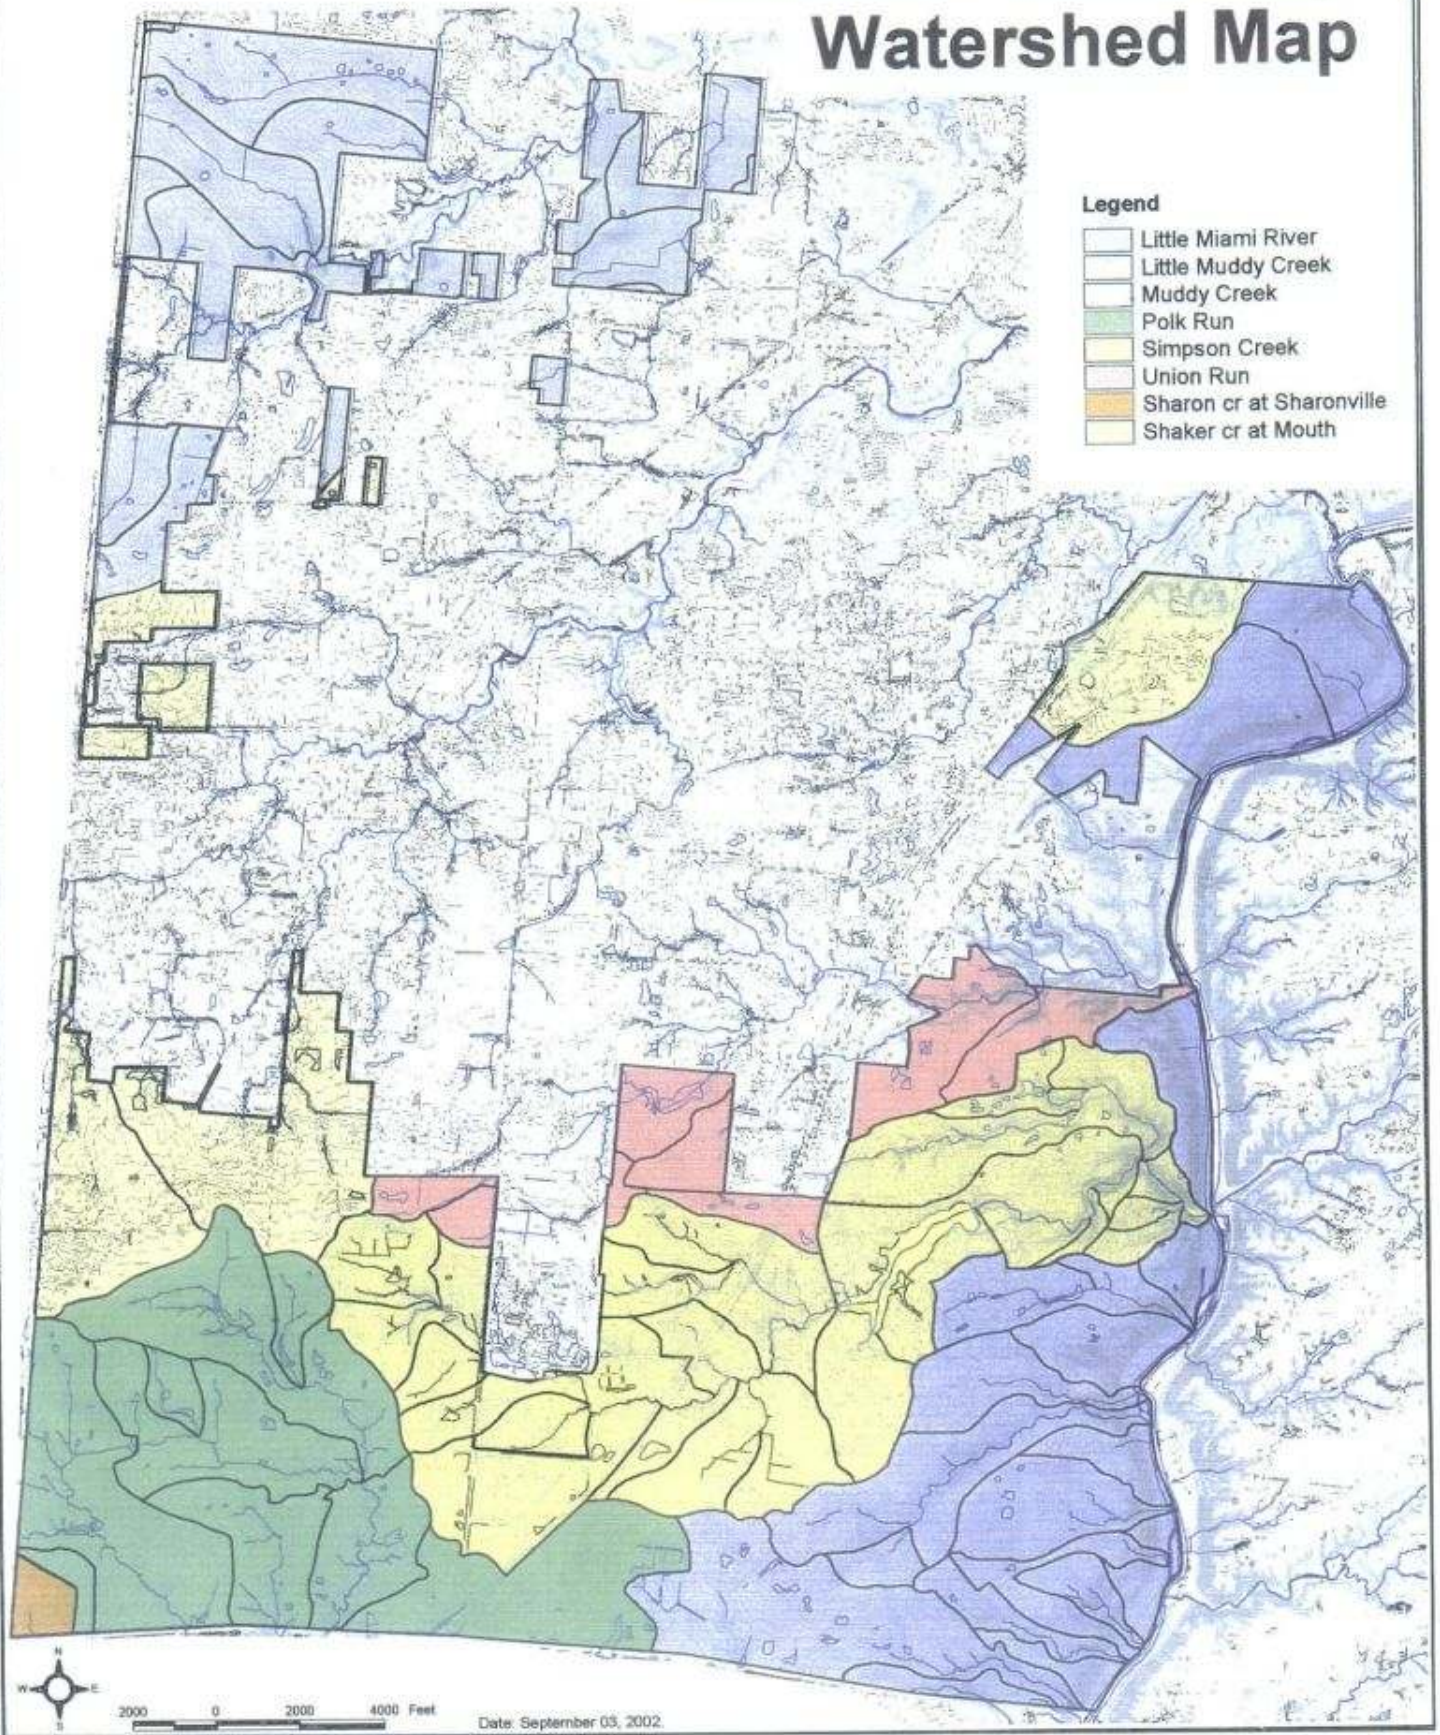

Deerfield Township Watershed Map

Legend

- Little Miami River
- Little Muddy Creek
- Muddy Creek
- Polk Run
- Simpson Creek
- Union Run
- Sharon cr at Sharonville
- Shaker cr at Mouth

2000 0 2000 4000 Feet

Date: September 03, 2002.